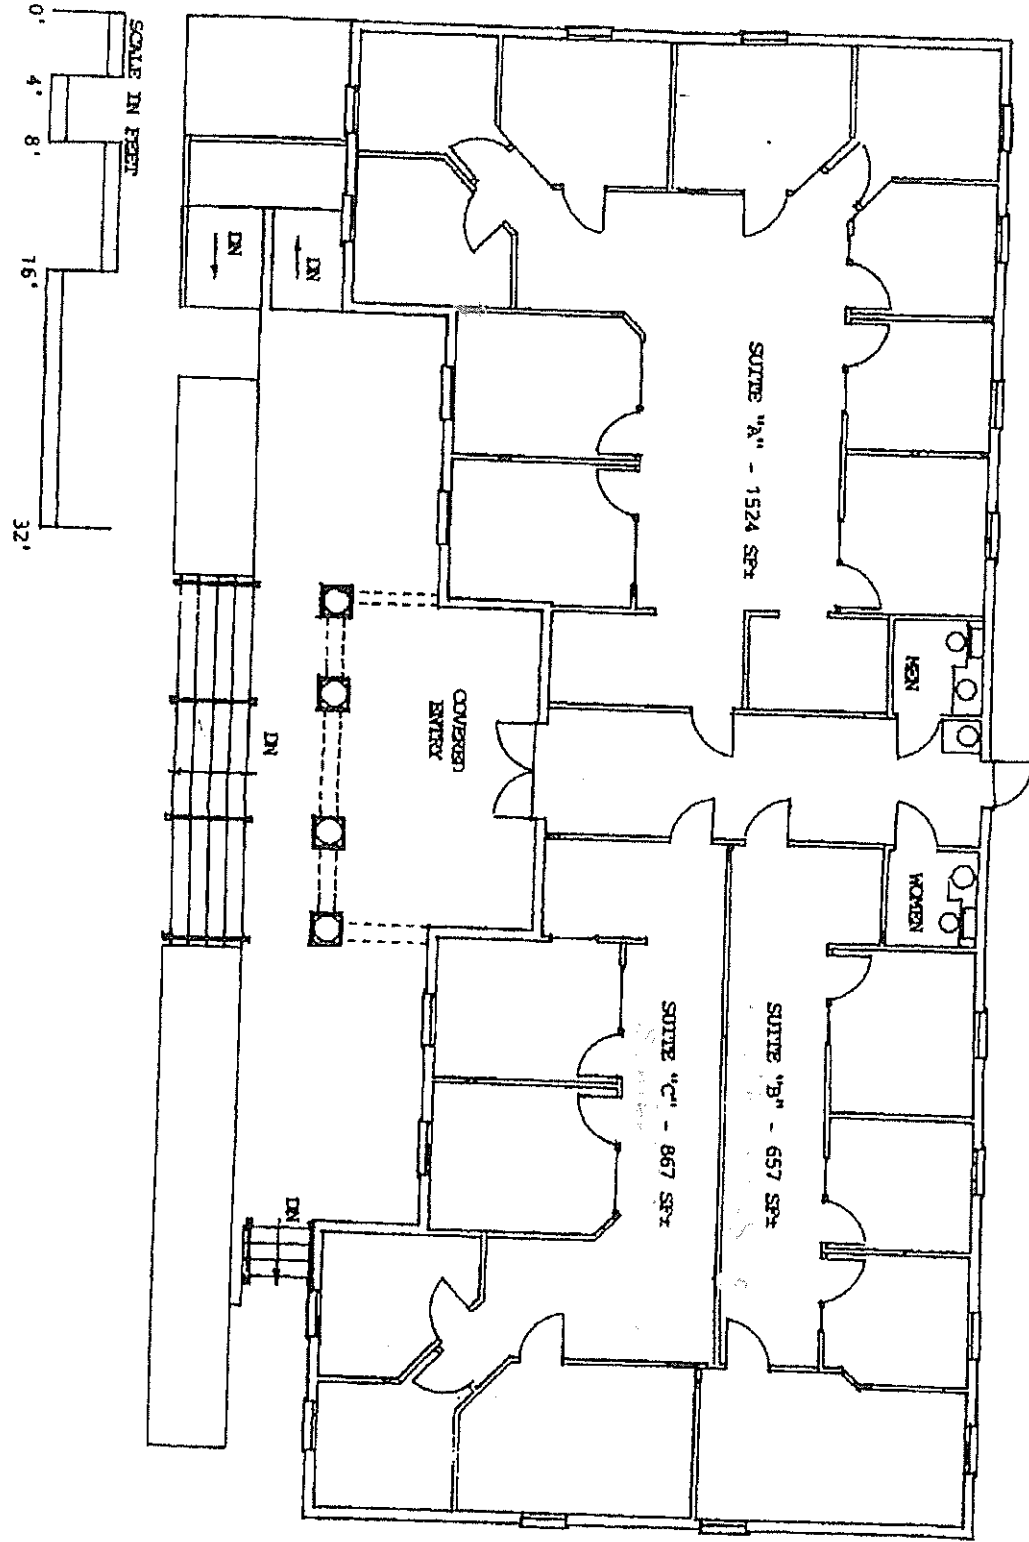

Roberts Center  
 1456 Periwinkle Way

BUILDING AREA	
SUITE "A"	- 1524 SFX
SUITE "B"	- 657 SFX
SUITE "C"	- 867 SFX
COMMON AREA	- 309 SFX
TOTAL AREA	- 3357 SFX

OFFICE BUILDING FLOOR PLAN  
 1456 PERIWINKLE WAY  
 SWANSEA, FLORIDA